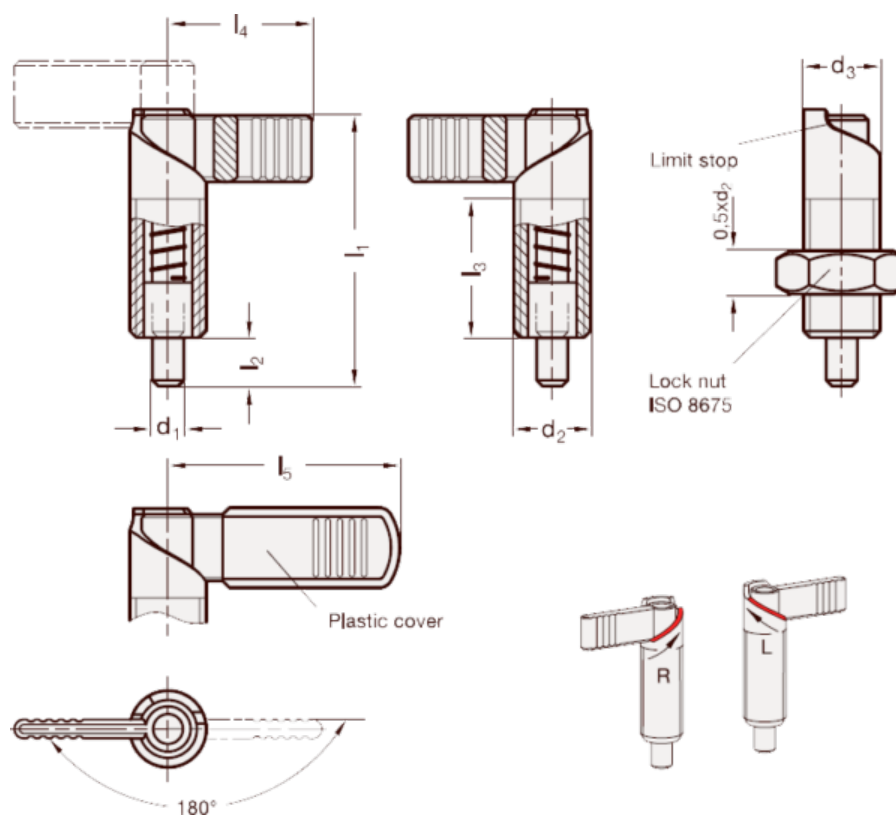

Article number: 207216M1215RB

Description:

E+G indexing plungers

Note:

GN 721-6-M12x1,5-RB

## Measures

d1 = 6

d2 = M12x1.5

d3 = 12

l1 = 47

l2 = 8

l3 = 26

l4 = 26

l5 = 32

Weight in (g) = 31